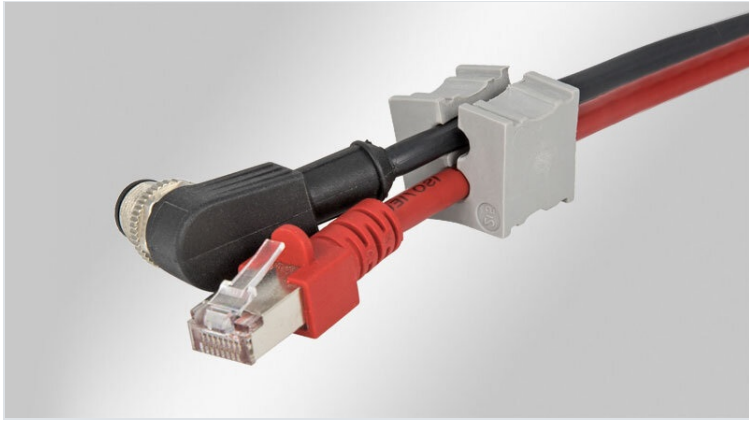

# KT CR multi | KT CR special | Multi-hole / special cable grommets

for the use in cleanrooms, 1 - 8 mm / IP54 / UL Type 12

Cable grommets KT CR multi are used with the following cleanroom cable entry components:

- [KEL-U CR cable entry frames](#)

KT CR multi-hole and special grommets enable a sealing of the cables with IP54 and UL Type 12.

When using double or quadruple grommets the cable density of cleanroom cable entry frames can be greatly increased. The multi-hole model range KT CR small is designed for cable diameters from 1 to 8 mm. ATG CR adapter grommets provide the possibility to hold a small KT CR grommet to reduce the clamping range down to 1 mm.

When installing the small grommets in multiple rows, the flat sides should be facing each other. This allows the flat sides to match up and provide a secure seal.

**The products with article ending .600 are tested and certified for particle emission for cleanroom class 1 according to ISO 14644-1. The materials used for these products have been tested and certified for outgassing according to VOC/SVOC (ISO 14644-8; ISO 16000-6,-9,-11,-25, VDI 2083 sheet 17).**